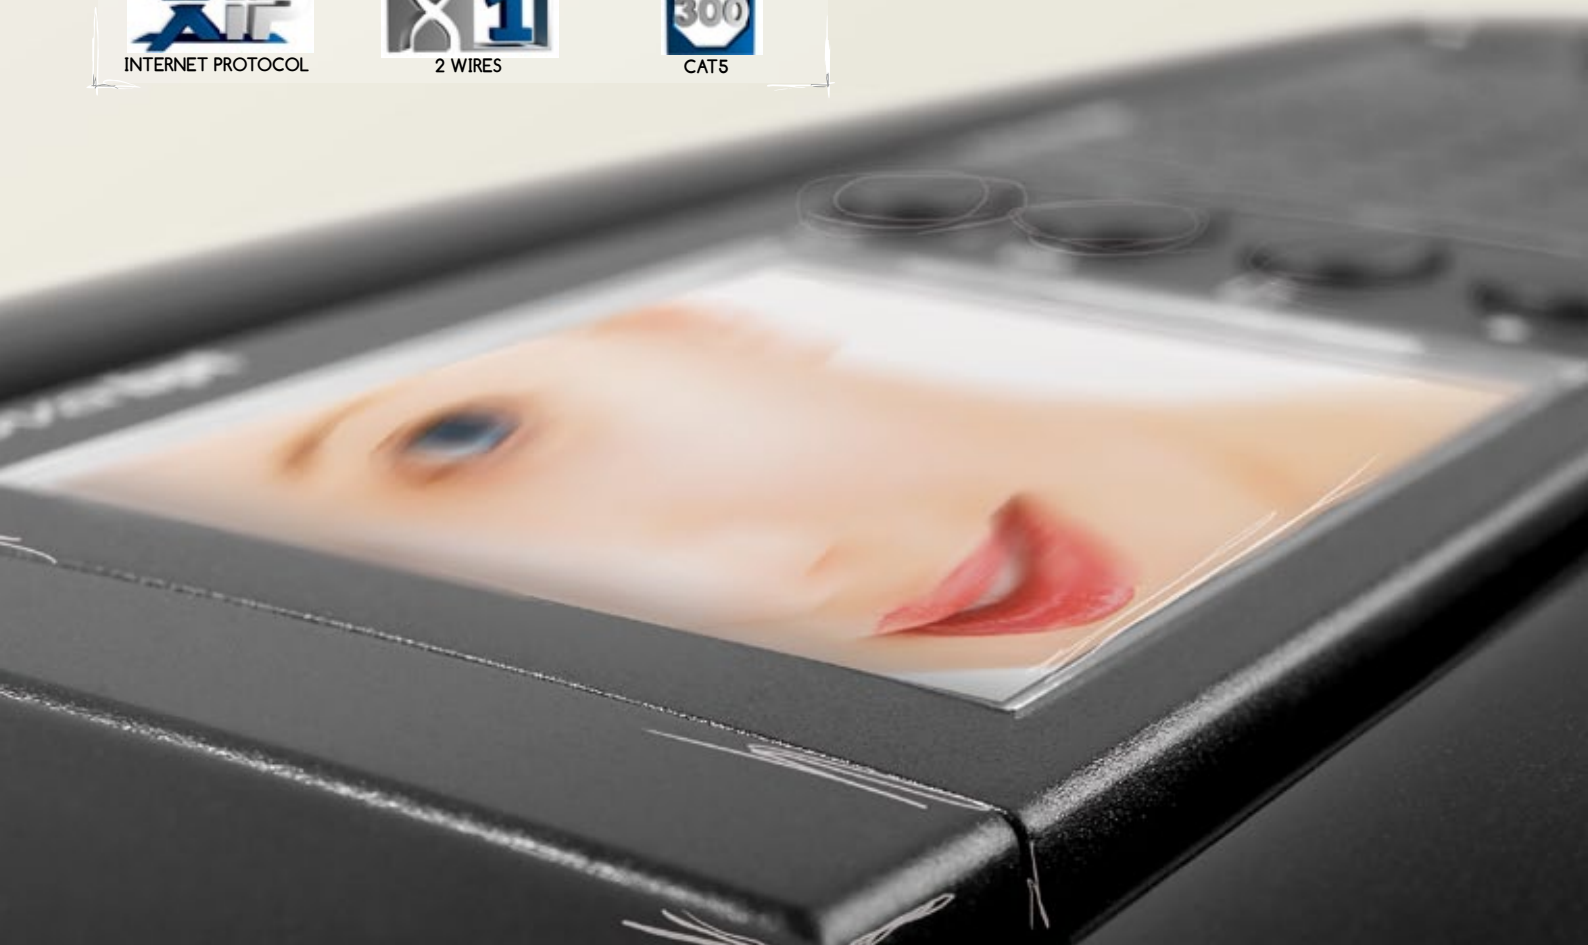

Nova

Recessed hands-free audio and video receiver

Bpt's exclusive recessed, hands-free, colour video receiver. Thanks to its small dimensions, Nova can be inserted in the standardised 3 or 6-module embedding boxes and can be framed with a choice of standard cover plates. Being compatible with all other system elements, it enables mixed installations to be created with audio-only handsets and hands-free receivers or twin-channel receivers. The Nova installation in table-top version is now possible with the NST/61 support use.

● The smallest audio and video receiver

Colour versions

SYSTEM COMPATIBILITY

ANSADOR

Ansador Ltd. 4 River Reach, Gartons Way, London. SW11 3SX
Tel: 020 7228 7777 Fax: 020 7924 2376 Sales@ansador.co.uk