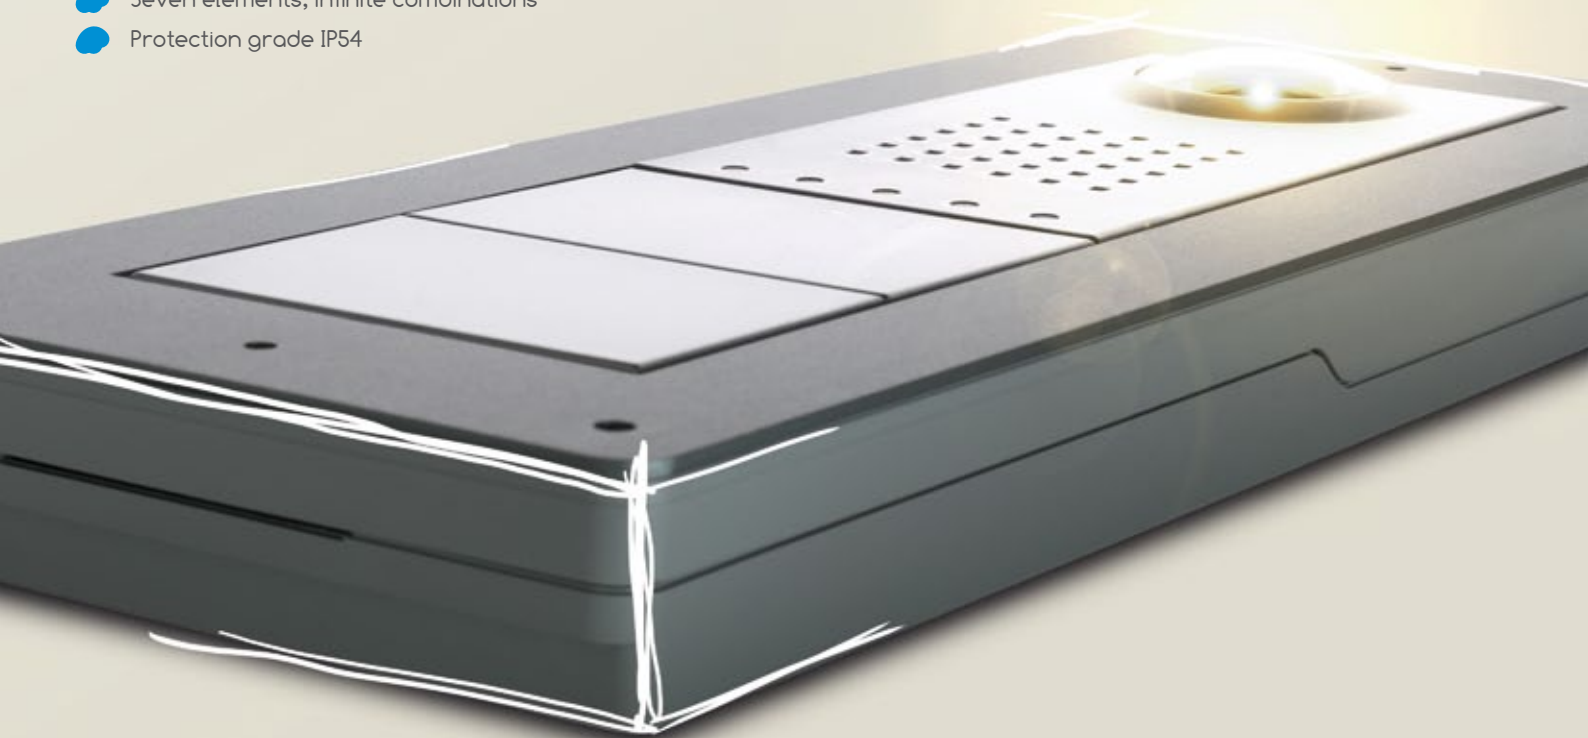

Thangram

Modular entry panels

Thangram is the new line of BPT modular entry panels, the first available for the new digital IP technology system (the XIP system) and the only one capable of unparalleled colour video quality. Thangram entry panels stand out due to their innovative and attractive design, slim lines, high performance and the possibility of installing any entry panel starting with just 7 elements. A new generation of entry panels, perfect for satisfying your desire to surprise and astound.

Front plate options

Black

Metal

- Minimum wall-mounted thickness: only **25** mm (2 mm embedded)
- Maximum colour video quality both day and night
- Seven elements, infinite combinations
- Protection grade IP54

Metal Audio Entry Panel

Metal Video Entry Panel

Embedding box

Metal embedding frame

When sold as an additional panel (i.e not in kit form) the Thangram is not supplied with a front plate as standard but can be personalised with any of the available front plates.

Layout examples

Audio Entry Panel with 7 call buttons

Video Entry Panel with 14 calls

Video Entry Panel with access control keypad

Wall-mounted

Embedded

(*) Embedding box depth 54.5 mm; projecting from the wall 2 mm.