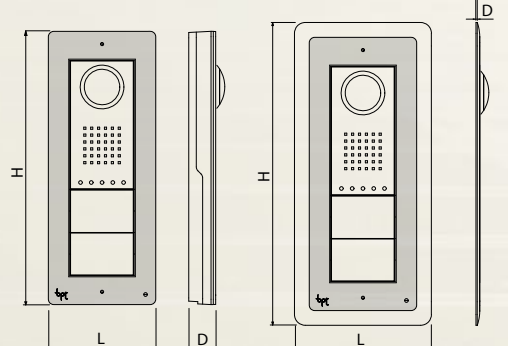

Metal Audio Entry Panel

Metal Video Entry Panel

Embedding box

Metal embedding frame

When sold as an additional panel (i.e not in kit form) the Thangram is not supplied with a front plate as standard but can be personalised with any of the available front plates.

Accessories for entry panels

Additional pushbutton panel

Metal access control keyboard

Double height button

Double height cover Metal

Single button

Single cover Metal

Double button

Layout examples

Audio Entry Panel with 7 call buttons

Video Entry Panel with 14 calls

Video Entry Panel with access control keypad

Wall-mounted

Embedded

(*) Embedding box depth 54.5 mm; projecting from the wall 2 mm.

Product dimensions

	L (mm)	H (mm)	D (mm)
Wall-mounted	99	254	25
Embedded	127	281	2*